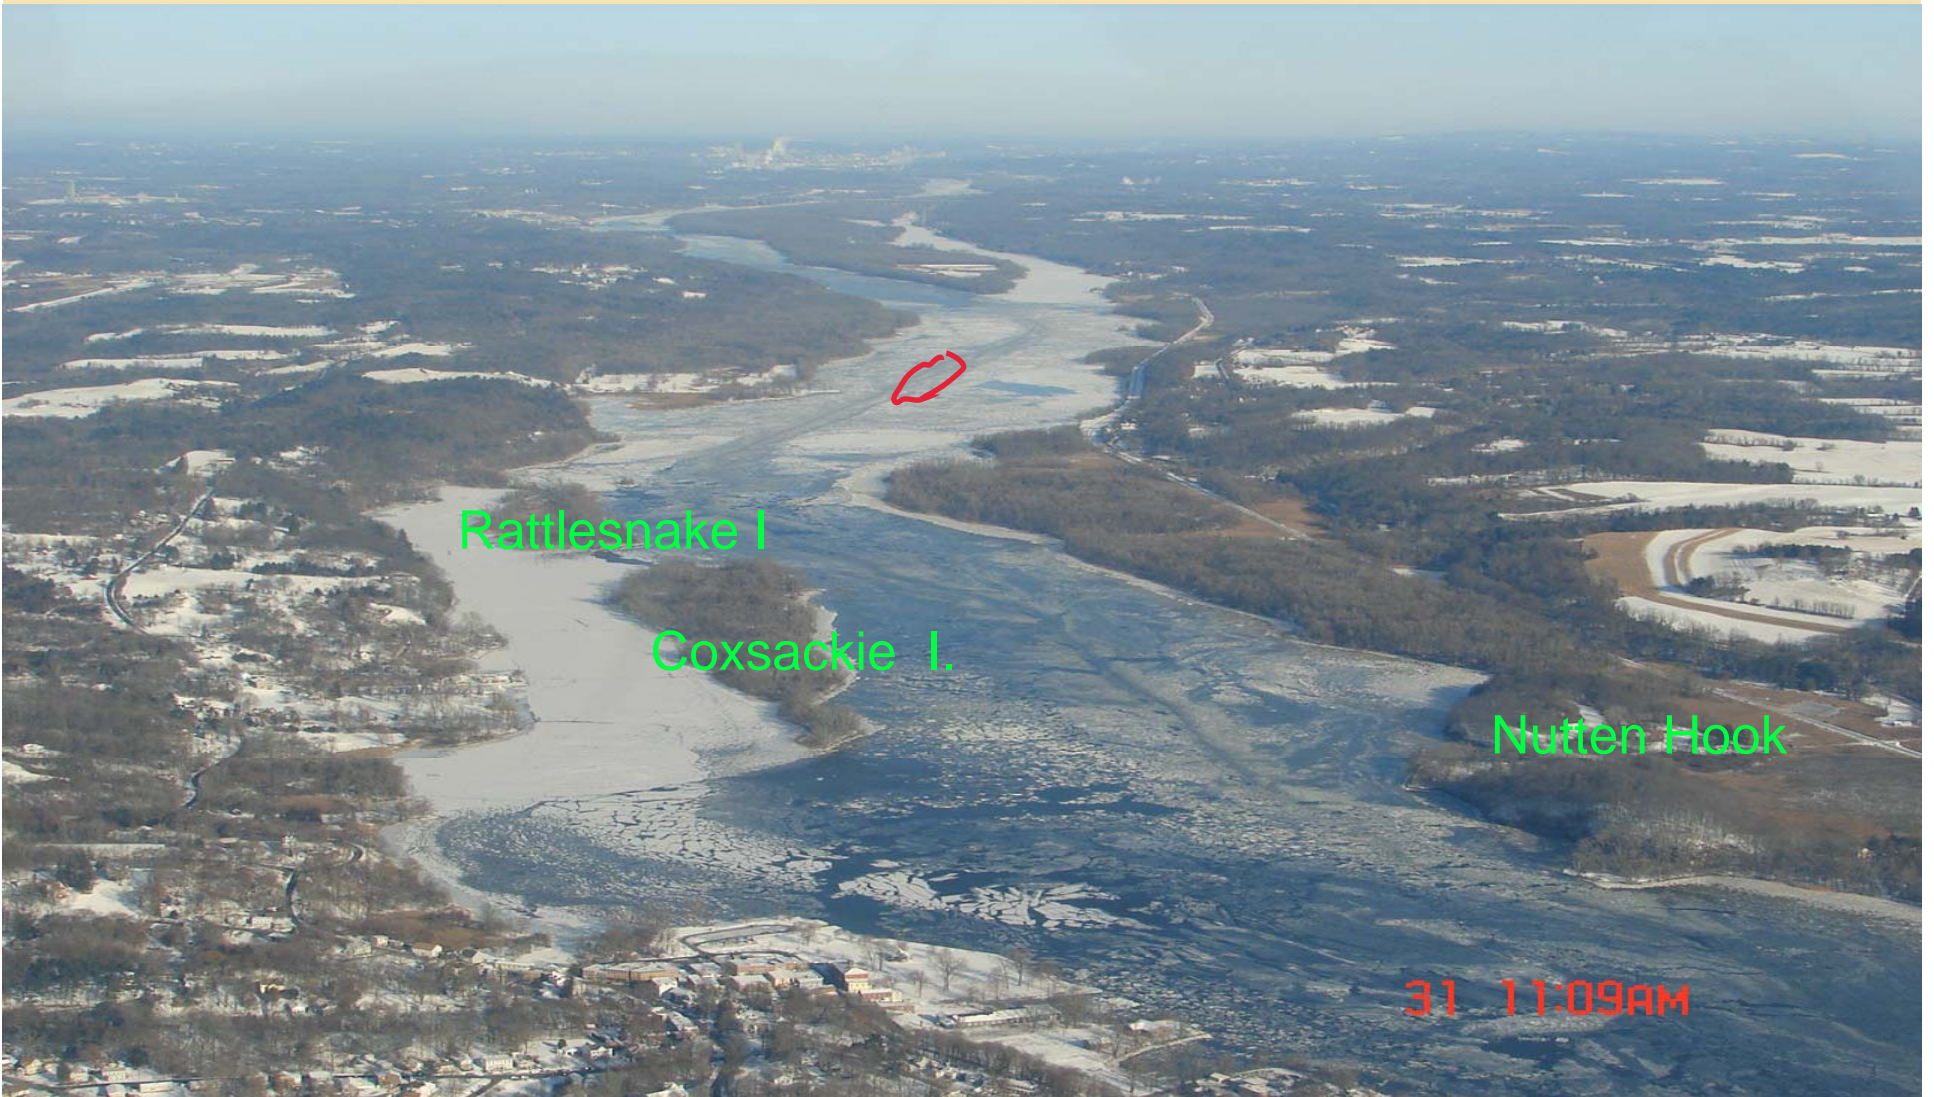

# Stuyvesant Anchorage

*Liberty's Maritime Guardians*

# ~~Crum Elbow~~ Kingston Point

*Liberty's Maritime Guardians*

Saugerties

# ~~Silver Point~~

*Liberty's Maritime Guardians*

31 10:55AM

South of Brandow Point  
~~Hudson Anchorage~~

*Liberty's Maritime Guardians*

42.242832, -73.822731

42.240685, -73.841583

31 11:03AM