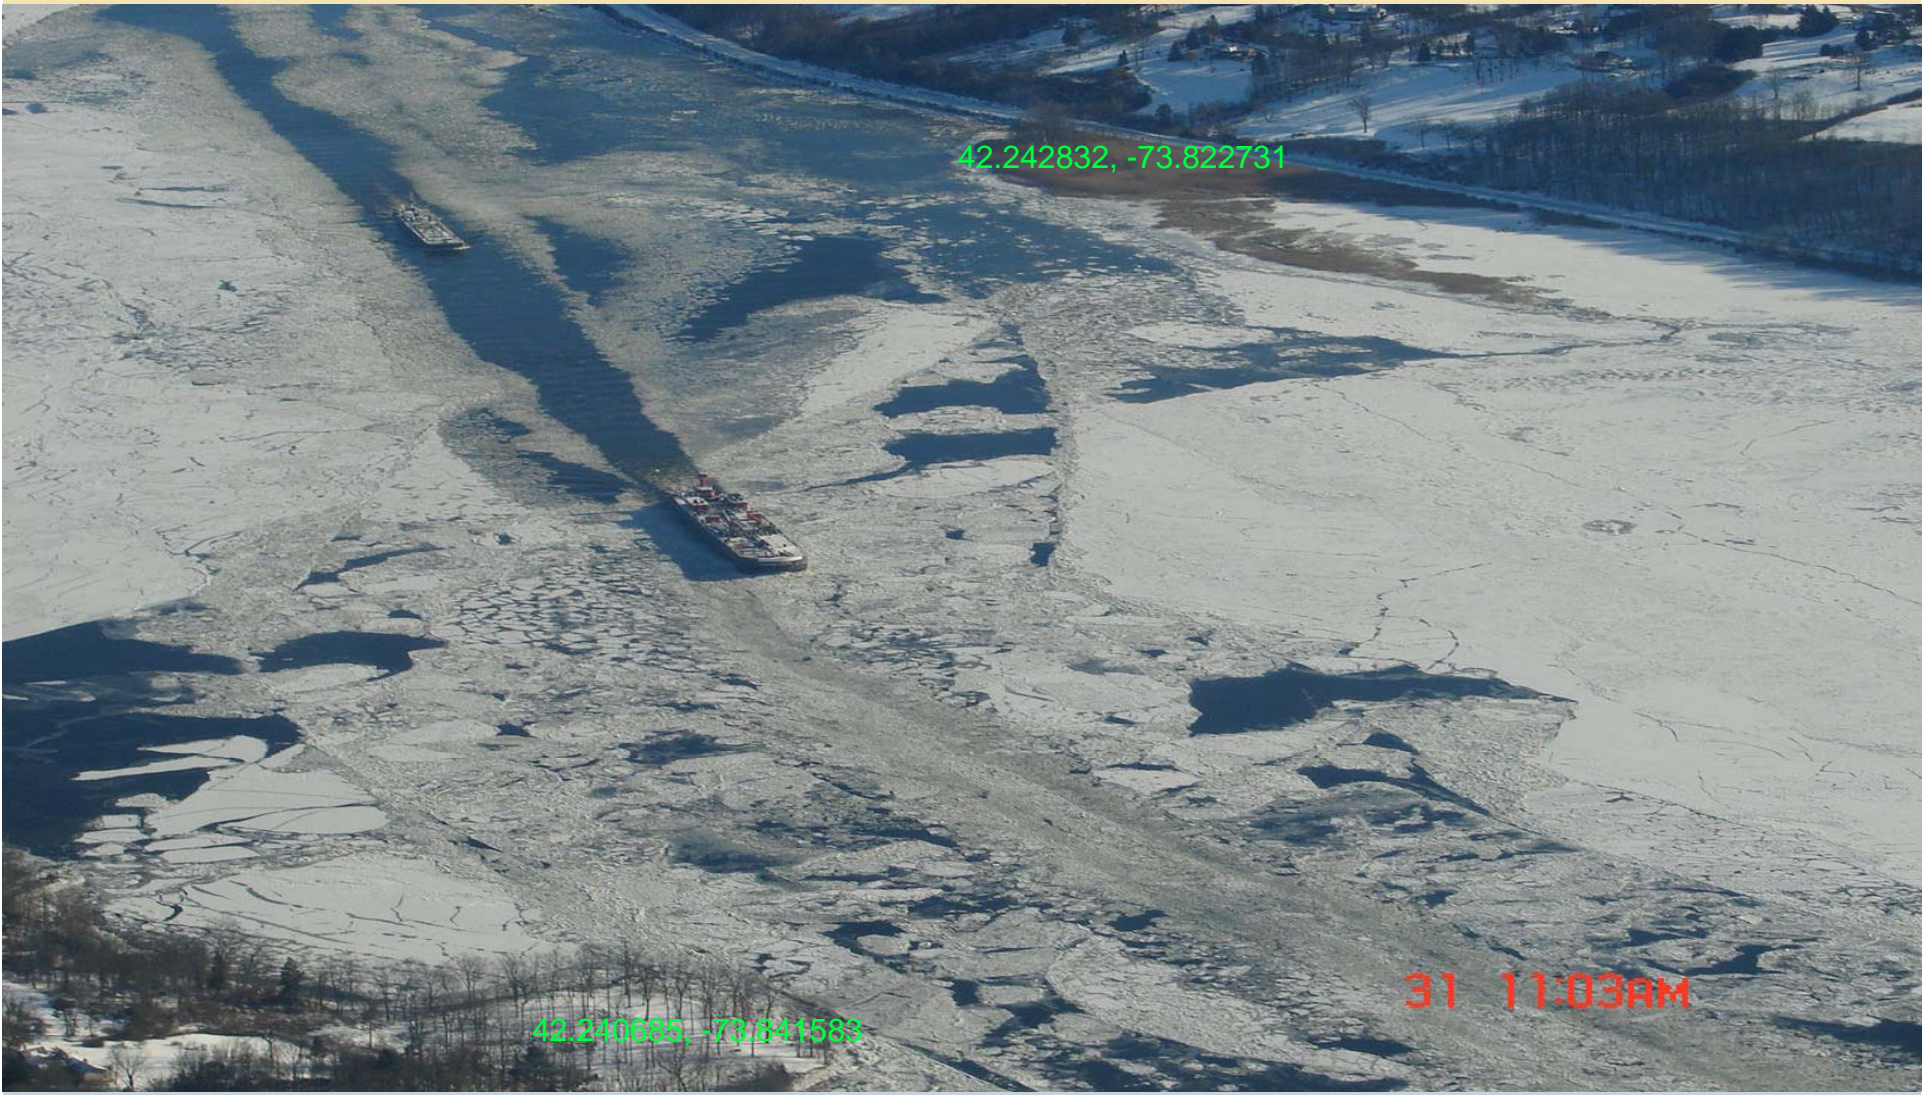

# ~~Silver Point~~

*Liberty's Maritime Guardians*

31 10:55AM

South of Brandow Point  
~~Hudson Anchorage~~

*Liberty's Maritime Guardians*

42.242832, -73.822731

42.240685, -73.841583

31 11:03AM